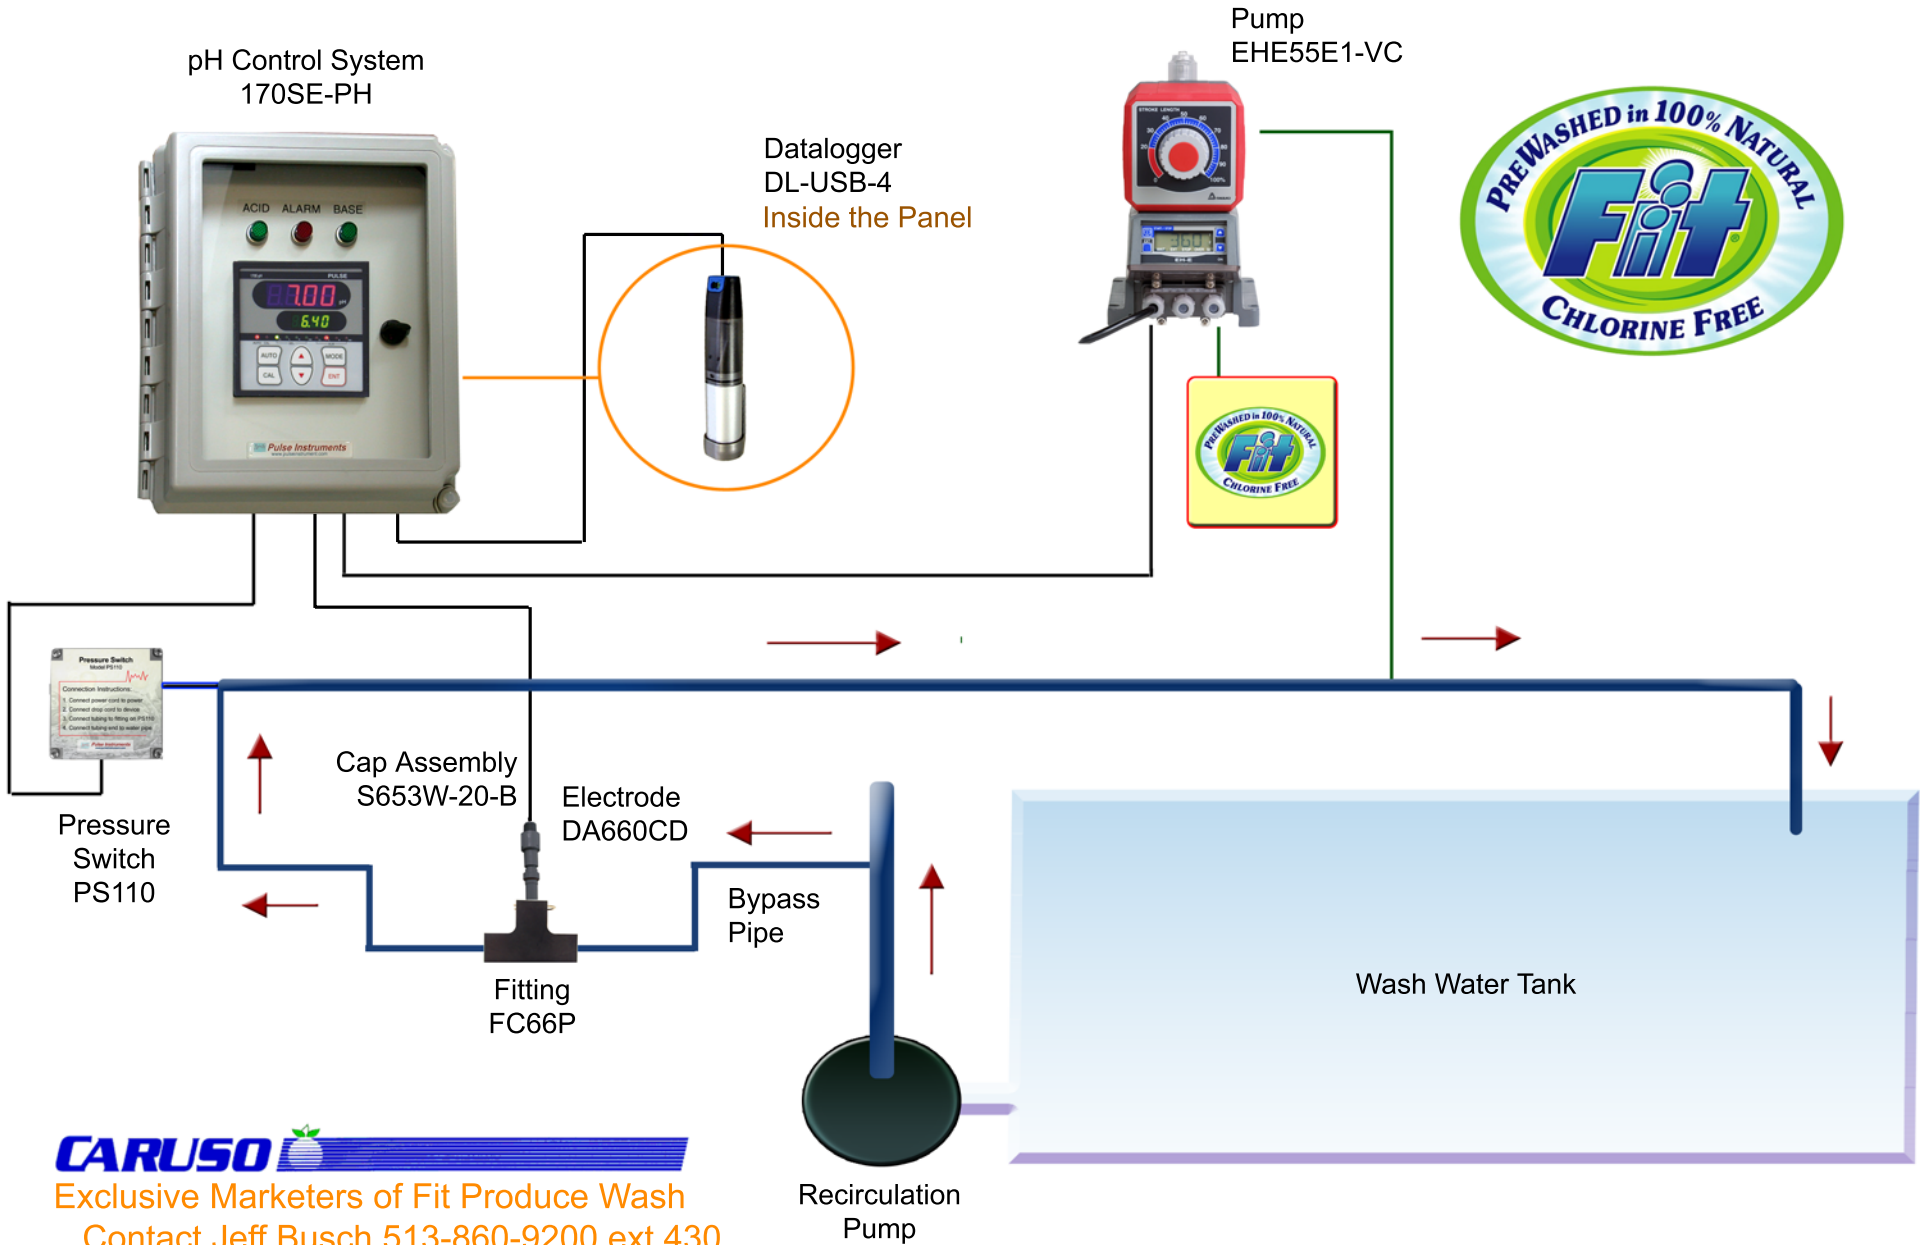

Pulse Instruments

CARUSO
Exclusive Marketers of Fit Produce Wash
Contact Jeff Busch 513-860-9200 ext 430